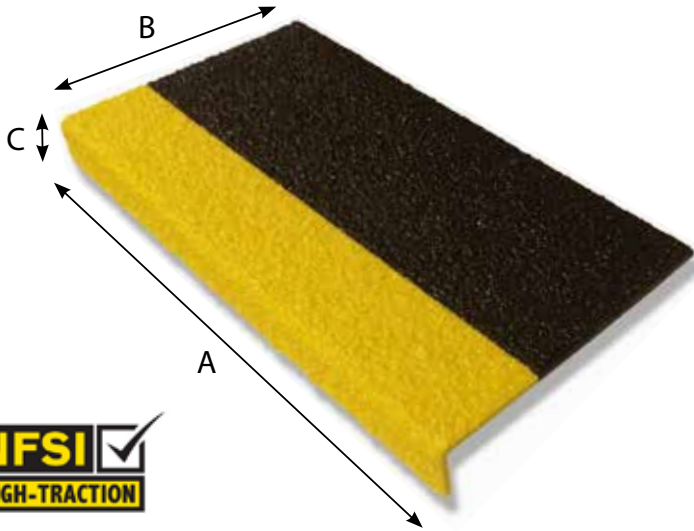

## Safeguard® Valu-Traction® Step Covers A Cost Effective Solution to Slips and Falls

Valu-Traction prefabricated, retrofit step covers have a 90°, 1" vertical lip to cover the step's leading edge, where most slips occur. Install using fasteners or adhesive over metal, grating, concrete, or wood.

- Available in Safety Yellow or two-tone: Black with Yellow nosing
- Aggressive quartz aggregate incorporated for effective Coefficient of Friction
- Choose from Coarse or Heavy Duty grit size
- Standard sizes for quick ship availability
- 1 year warranty against manufacturer defects

### Average Thickness of Finished Product

Grit Coarseness	Heavy Duty	Coarse
Pultruded FRP Composite 0.125" + 0.010 / - 0.005 3.2 mm + 0.3 / - 0.1	0.26" (6.6 mm)	0.19" (4.8 mm)

For additional color options (including glow-in-the-dark), safety messaging, PPE symbols, custom depths, and predrilled holes, please see our Hi-Traction® products.